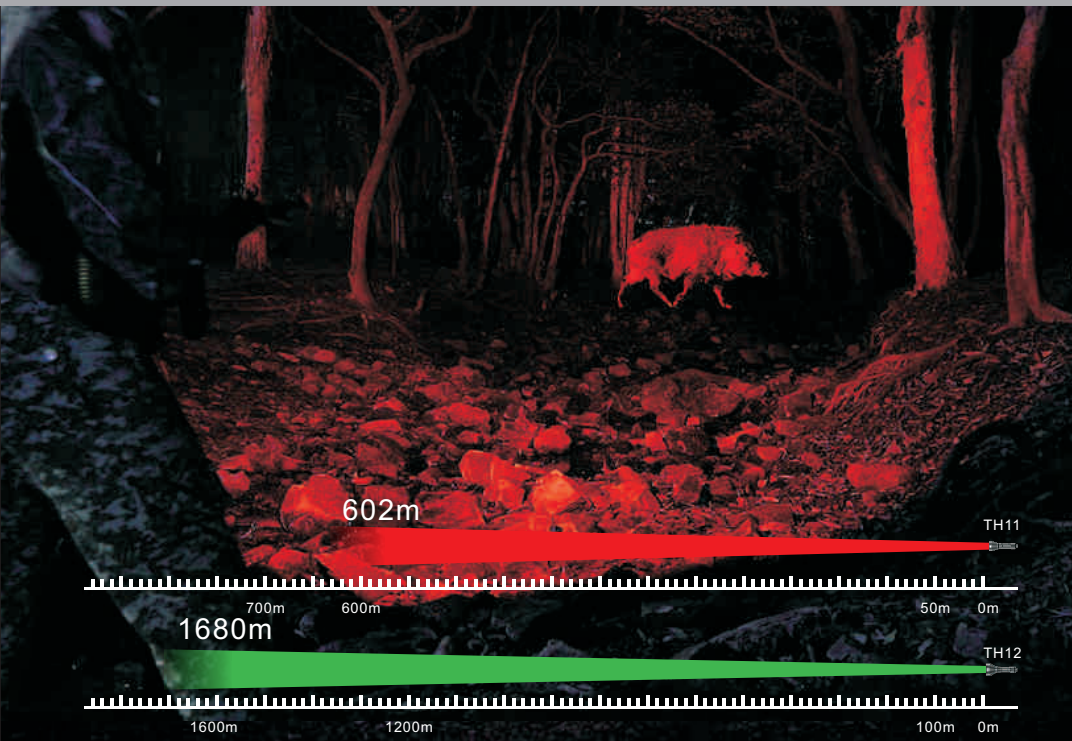

600 lumens

48 hours

1204 meters

Stepless dimming

Zoomable

3 colors

TH11

Professional Powerful Hunting Flashlight

- Adjustable focus function that allows it can go from a flood beam to the spot beam to help users to choose the required light on the target.
- Easily swap the LED module from one different color to another with no tools required in a matter of seconds.
- The tail switch is quiet and the brightness control is smooth with the rotary dimmer.

USB-C

Decrease Brightness

Increase Brightness

Quiet switch with a rotary dimmer to control brightness

600 lumens

48 hours

1680 meters

Stepless dimming

Zoomable

3 colors

TH12

NO.1 Powerful Hunting Flashlight

- Adjustable focus function that allows it can go from a flood beam to the spot beam to help users to choose the required light on the target.
- Easily swap the LED module from one different color to another with no tools required in a matter of seconds.
- The tail switch is quiet and the brightness control is smooth with the rotary dimmer.

USB-C

- 5V/1A charging, 4.5H full charge
- Type C Remote Pressure Switch
- Automatic Battery Power Detection

STANDARD	White High performance S51	Red Osram LED	Green Osram LED
Flood Output	800m-200m	200m-5m	600m-20m
Flood Max Distance	155m	73m	161m
Focus Output	400m-10m	100m-3m	400m-10m
Focus Max Distance	1211m	825m	1680m
	2.4h-48h	2.4h-48h	2.4h-48h
	366,480cd	170,000cd	705,600cd
	IP68		
	18650*1		
	Flood: 178(Len)h*54(Head)*25.4(Tube)mm Focus: 190(Len)h*54(Head)*25.4(Tube)mm		
	266g/9.38oz(Battery excluded)