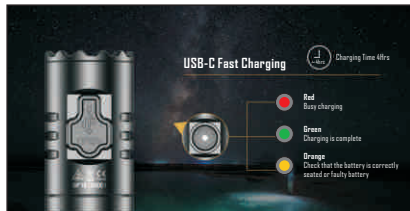

FEATURES

- Utilized Luminus SST40 led, Max 1300 lumen, 175m distance
- Compatible with 1*18650 and 2*CR123 battery, user can extend the runtime by installing another type of battery
- Max 157Hrs runtime at Low mode, 10lumens, equals 6.5 days.
- 4-levels power indicator system, clearly tell the remaining power
- Type-C charging and handy size, make it portable and be applied as EDC light, camping light and night walk night etc.

STANDARD	Turbo	High	Medium	Low	Strobe	SOS
	1300lm-600lm	400lm	100lm	10lm	1300lm	100lm
	90s-4h	5h15min	22h30min	157h	-	-
	7,625cd	2,500cd	750cd	100cd	-	-
	175m	100m	55m	20m	-	-
	IP68					
	18650*1/CR123A*2					
	4.17"(Length)*1.0"(Head)*1.0"(Tube) 106"(Length)*25.4"(Head)*25.4"(Tube)mm					
	74g/2.6oz(Battery excluded)