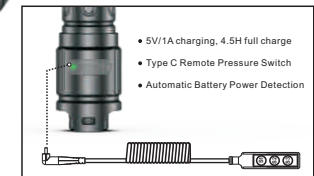

USB-C

- 5V/1A charging, 4.5H full charge
- Type C Remote Pressure Switch
- Automatic Battery Power Detection

STANDARD	White High performance S51	Red Osram LED	Green Osram LED
Flood Output	800m-200m	200m-5m	600m-20m
Flood Max Distance	155m	73m	161m
Focus Output	400m-10m	100m-3m	400m-10m
Focus Max Distance	1211m	825m	1680m
	2.4h-48h	2.4h-48h	2.4h-48h
	366,480cd	170,000cd	705,600cd
	IP68		
	18650*1		
	Flood: 178(Len)h*54(Head)*25.4(Tube)mm Focus: 190(Len)h*54(Head)*25.4(Tube)mm		
	266g/9.38oz(Battery excluded)		