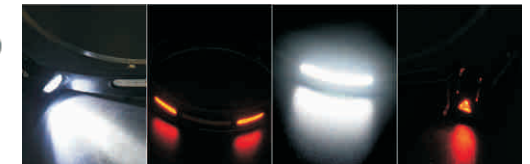

B47S-1

Working Headlamp

500 lumens

130 meters

XPG white + COB Red + COB White