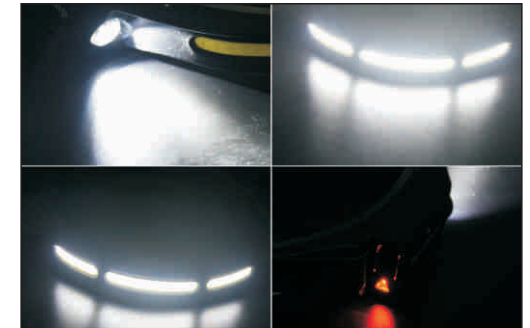

FEATURES

- USB-C Rechargeable
- Wave Sensor function
- Built-in 1200mAh Lithium battery, long running time
- Great outdoor, running, working headlamp
- In Neutral LOGO