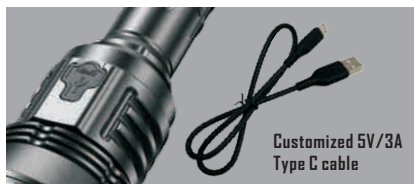

Customized 5V/3A Type C cable

STANDARD	Turbo	High	Medium	Low	ECO	Strobe	SOS
	10000lm -15500lm	3000lm -1950lm	1500lm	500lm	100lm	10000lm	500lm
	70s- 2h15min	10min- 2h30min	3h10min	12h	36h	/	/
	82,500 cd	29,250 cd	14,700 cd	4,675 cd	825 cd	82,500 cd	4,675 cd
	574m	342m	242m	137m	57m	574m	137m
	IP68						
	10000mAh Lithium 21700 battery pack*1						
	3.5H(5V/3A) or 4.5H(5V/2A)						
	8.82*(Length)*2.36*(Head)*1.06*(Tube) 224*(Length)*60*(Head)*27*(Tube)mm						
	296g/6.53oz(Battery excluded)