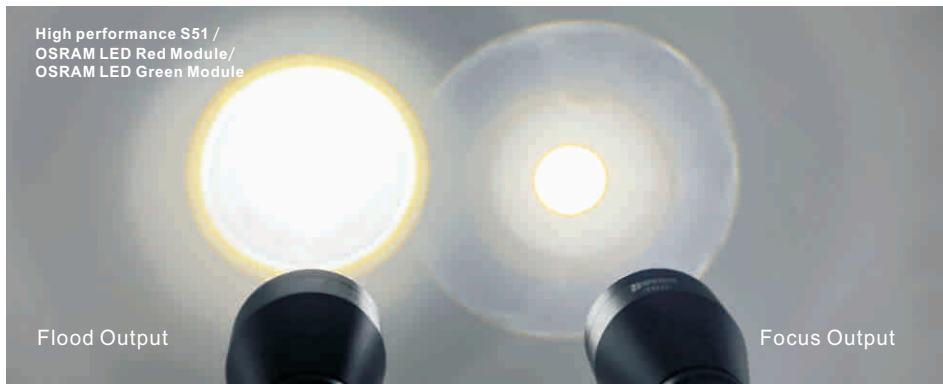

600 lumens

48 hours

1204 meters

Stepless dimming

Zoomable

3 colors

TH11

Professional Powerful Hunting Flashlight

- Adjustable focus function that allows it can go from a flood beam to the spot beam to help users to choose the required light on the target.
- Easily swap the LED module from one different color to another with no tools required in a matter of seconds.
- The tail switch is quiet and the brightness control is smooth with the rotary dimmer.

USB-C

Decrease Brightness

Increase Brightness

Quiet switch with a rotary dimmer to control brightness

600 lumens

48 hours

1680 meters

Stepless dimming

Zoomable

3 colors

TH12

NO.1 Powerful Hunting Flashlight

- Adjustable focus function that allows it can go from a flood beam to the spot beam to help users to choose the required light on the target.
- Easily swap the LED module from one different color to another with no tools required in a matter of seconds.
- The tail switch is quiet and the brightness control is smooth with the rotary dimmer.

USB-C

- 5V/1A charging, 4.5H full charge
- Type C Remote Pressure Switch
- Automatic Battery Power Detection

STANDARD	White High performance S51	Red Osram LED	Green Osram LED
Flood Output	800m-200m	200m-5m	600m-20m
Flood Max Distance	155m	73m	161m
Focus Output	400m-10m	100m-3m	400m-10m
Focus Max Distance	1211m	825m	1680m
	2.4h-48h	2.4h-48h	2.4h-48h
	366,480cd	170,000cd	705,600cd
	IP68		
	18650*1		
	Flood: 178(Len)h*54(Head)*25.4(Tube)mm Focus: 190(Len)h*54(Head)*25.4(Tube)mm		
	266g/9.38oz(Battery excluded)